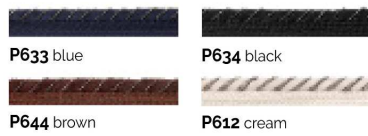

PERSONALIZZAZIONE (*customize*): Alcantara - Piping

Piping profilo - bord - biese

Piping with metal ornament

Piping with rhinestones

Piping glitter

Raso/Satin

CUSTOMIZE YOUR TAILCOAT >>

M00405 Cadence
M00414 Mackenzie

B102 Blue

B101 Cristal

B106 Black

B107 Grey

B206 Black

B306

Alcantara

New colours >>