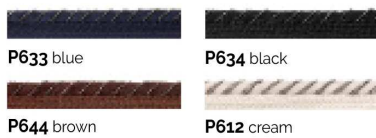

PERSONALIZZAZIONE (customize): Alcantara - Piping

Piping profilo - bord - biesse

Piping with metal ornament

Piping with rhinestones

Piping glitter

Raso/Satin

CUSTOMIZE YOUR TAILCOAT >>

Piping

M00405 Cadence
M00414 Mackenzie

Alcantara

B102 Blue

B101 Cristal

B106 Black

B107 Grey

B206 Black

B306